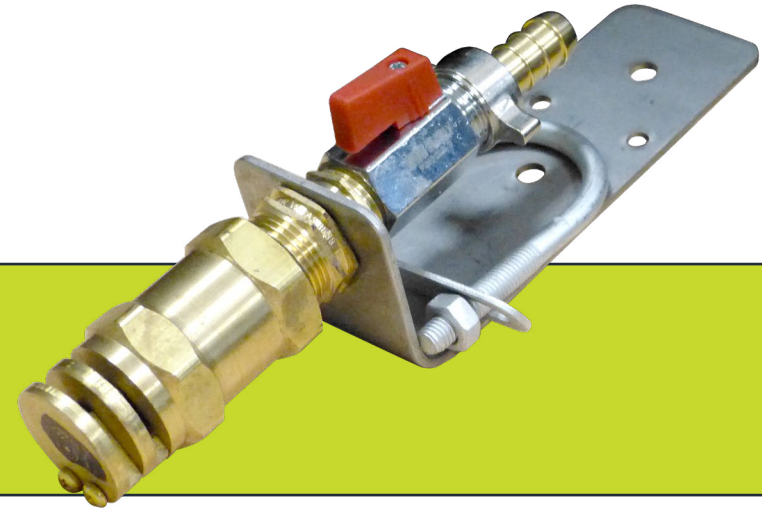

**TransTank<sup>®</sup>**  
International

The Safest Tanks in Motion

Product Specification

## SPRAY ACCESSORIES

# Boomless Nozzle Kit #20

CODE: ABK20

Boomless nozzle kit – #20 nozzle

- » Use with ATV, 3PL or ute sprayers to spread your spray further
- » Can be used as 180° swath or 90° swath by swapping nozzle plates
- » Ideal for rough country spraying and locust control
- » Optimum mounting height between 0.5m and 1m above ground
- » Includes brass boomless nozzle, steel mounting bracket, on/off tap with ½" Male BSP fitting
- » Can be easily changed from one side to two side spraying
- » Sprays up to 190L/ha
- » Minimum pump capacity 30L/min