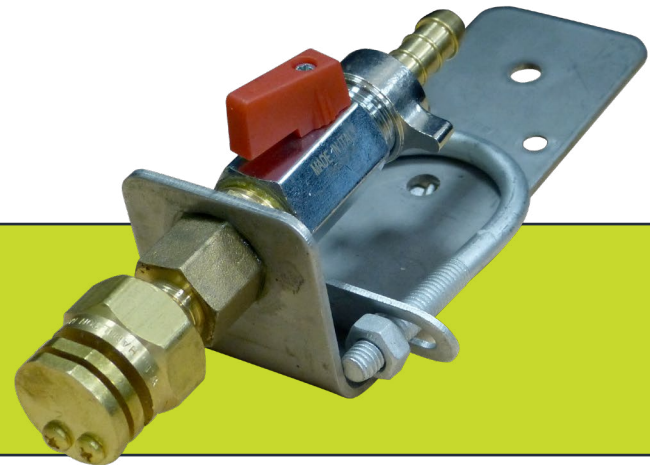

# Boomless Nozzle Kit #2

CODE: ABK02

Boomless nozzle kit – #2 nozzle

- » Use with ATV, 3PL or ute sprayers to spread your spray further
- » Can be used as 180° swath or 90° swath by swapping nozzle plates
- » Ideal for rough country spraying and locust control
- » Optimum mounting height between 0.5m and 1m above ground
- » Includes brass boomless nozzle, steel mounting bracket, on/off tap with ½" Male BSP fitting
- » Can be easily changed from one side to two side spraying
- » Sprays up to 37L/ha
- » Minimum pump capacity 7L/min