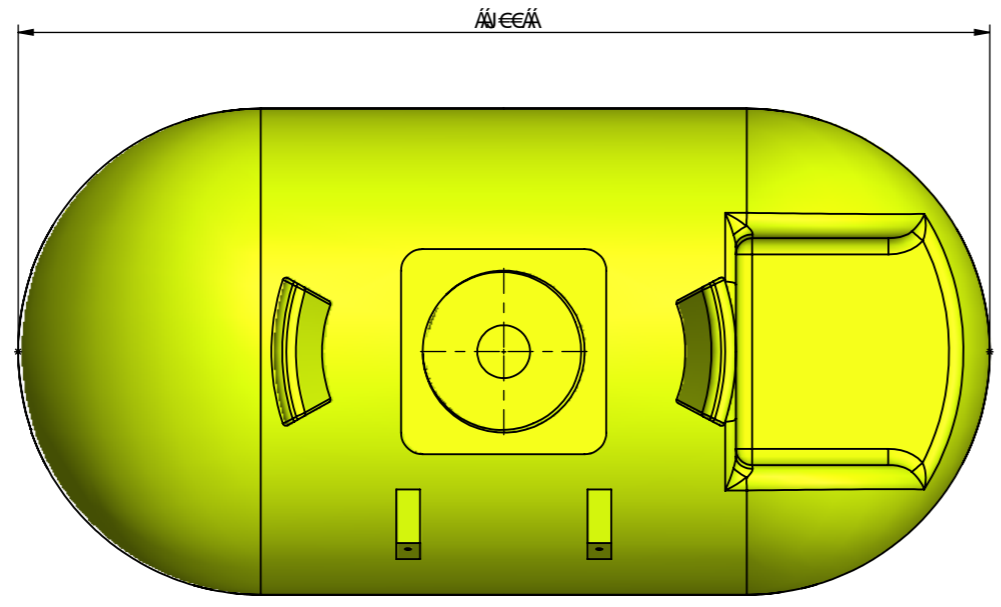

ΔΕΥΤΕΡΙΑ ΔΕ/ΔΠ ΑΘ•	Υ ΟΣΟΦΟ ΑΘ•	
	Υ ΟΣΟΦΚ ΓΙ ΕΙ J *	ΔΕΥΤΕΡΙΑ ΔΕ/ΔΠ	Υ ΟΣΟΦΟ

ΠΥΛΟΥΚ ΕΒΑΥ ΤΥΣΑΥ ΔΟΓ ΟΠΥΠ ΠΕΘΟΥ ΑΥΝΑΙΟΔΕΣΟΕ ΔΕΑΥΟΤ ΥΧΟΔΕΣΑΚΩΦΟΙΟΝΟΥΣΕ ΕΒΑΥΟΤΥΝΟΥΠ ΔΕΑΥ ΟΣΟΥΑΥ ΔΟΟΔΝΕΣΥΑΥ ΟΣΟΟΑΠΟ ΔΕΑΥΟΤΥΝΟΥΠ ΔΕΑΥ ΟΣΟΥΑΥ ΔΟΟΔΝΕΣΥΑΥ ΟΣΟΟΑΠΟ ΔΕΑΥΟΤΥΝΟΥΠ ΔΕΑΥ ΟΣΟΥΑΥ ΔΟΟΔΝΕΣΥΑΥ ΟΣΟΟΑΠΟ ΔΕΑΥΟΤΥΝΟΥΠ ΔΕΑΥ ΟΣΟΥΑΥ ΔΟΟΔΝΕΣΥΑΥ ΟΣΟΟΑΠΟ	ΔΕΥΤΕΡΙΑ ΔΕ/ΔΠ ΑΘ•	Υ ΟΣΟΦΟ ΑΘ•	ΔΕΥΤΕΡΙΑ ΔΕ/ΔΠ ΑΘ•	Υ ΟΣΟΦΟ ΑΘ•
ΠΥΛΟΥ	ΔΕΥΤΕΡΙΑ ΔΕ/ΔΠ	Υ ΟΣΟΦΟ	ΔΕΥΤΕΡΙΑ ΔΕ/ΔΠ	Υ ΟΣΟΦΟ

Australia's Safest Tanks and Trailers

ΔΕΥΤΕΡΙΑ ΔΕ/ΔΠ ΑΘ•	Υ ΟΣΟΦΟ ΑΘ•	ΔΕΥΤΕΡΙΑ ΔΕ/ΔΠ ΑΘ•	Υ ΟΣΟΦΟ ΑΘ•	ΔΕΥΤΕΡΙΑ ΔΕ/ΔΠ ΑΘ•	Υ ΟΣΟΦΟ ΑΘ•
ΔΕΥΤΕΡΙΑ ΔΕ/ΔΠ ΑΘ•	Υ ΟΣΟΦΟ ΑΘ•	ΔΕΥΤΕΡΙΑ ΔΕ/ΔΠ ΑΘ•	Υ ΟΣΟΦΟ ΑΘ•	ΔΕΥΤΕΡΙΑ ΔΕ/ΔΠ ΑΘ•	Υ ΟΣΟΦΟ ΑΘ•

MATERIAL: LLDPE
MATERIAL SIZE: NA
FINISH: NA

REVISION
AXF